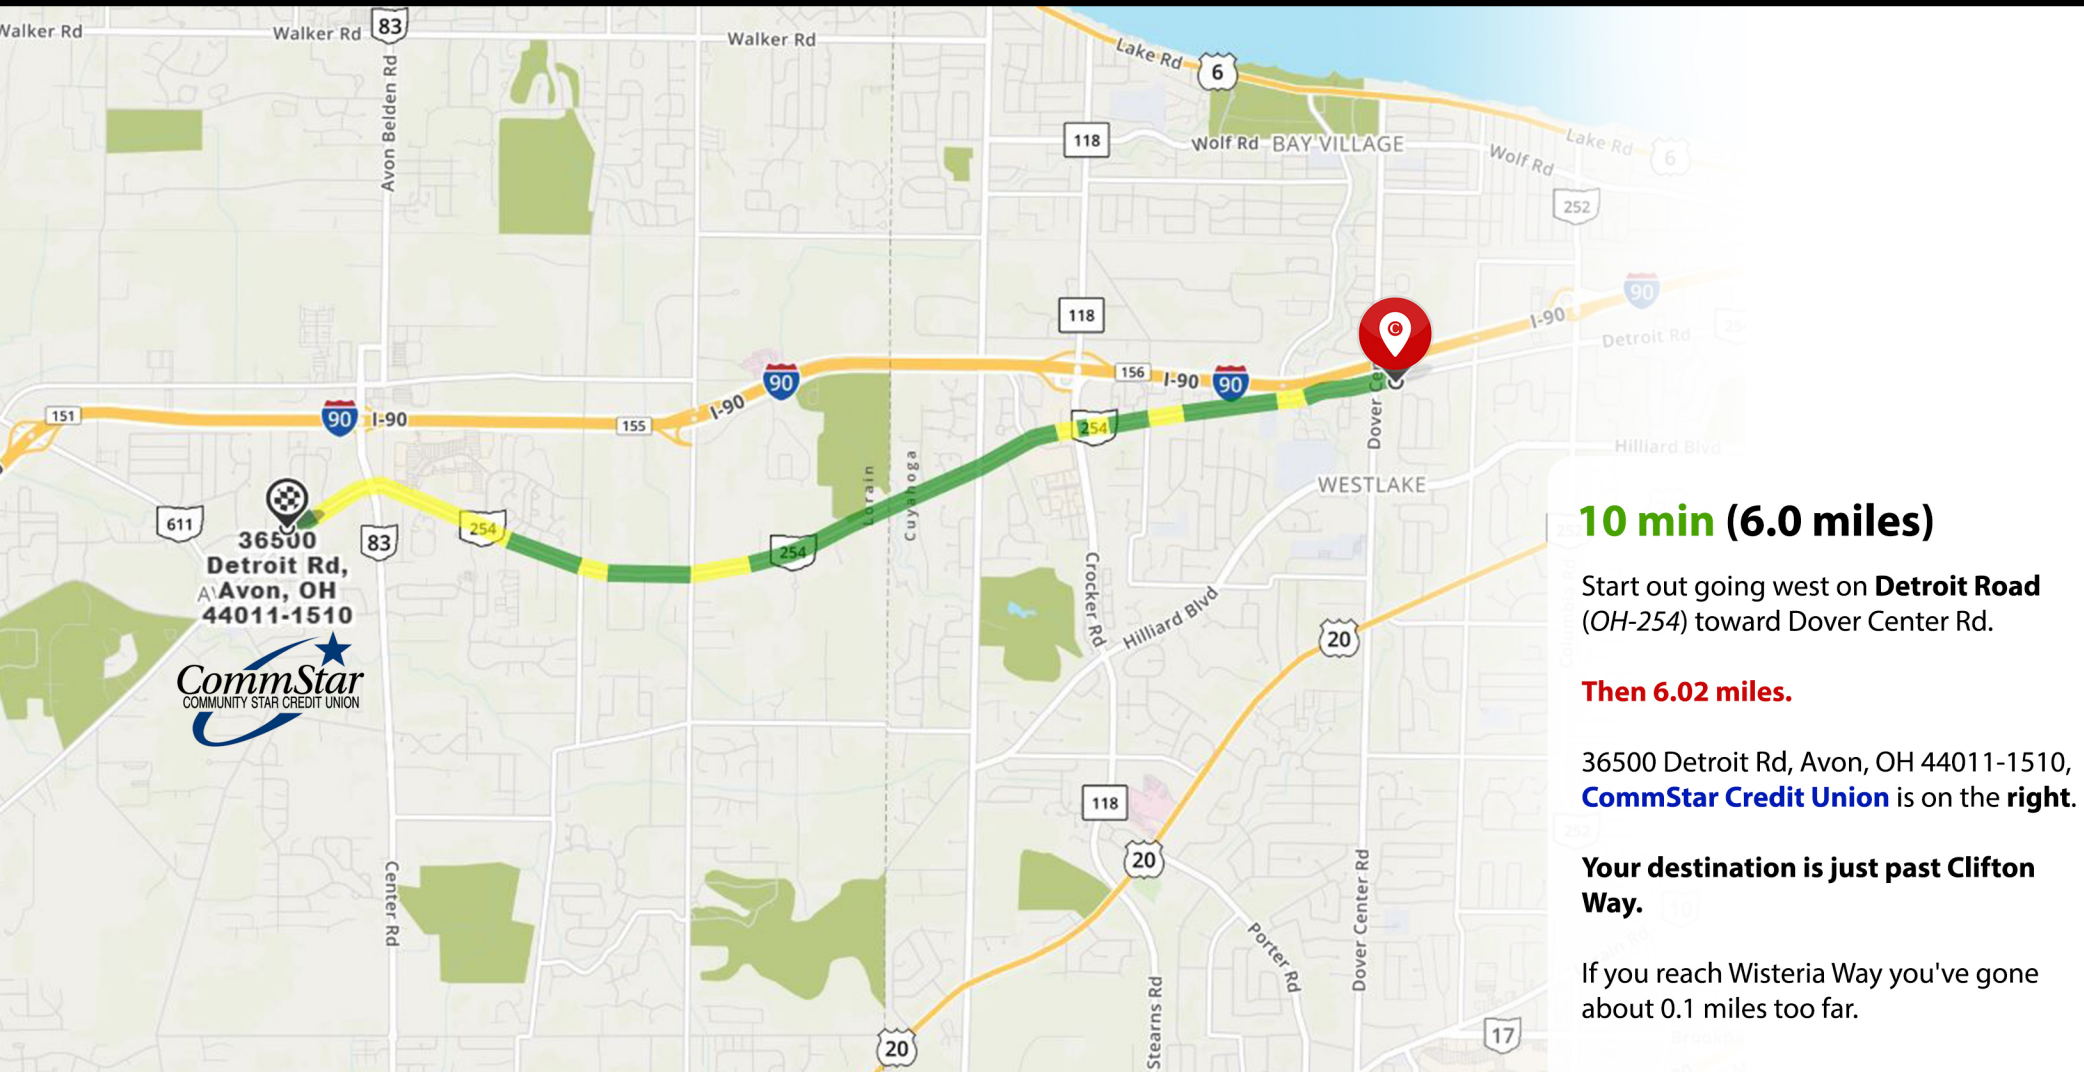

Mobile Banking

Download our free mobile app for iOS or Android available in the Google Play or Apple AppStore.

ATMs

Locate over 43,000 no-surcharge ATMs at Cardinalcu.com/about-cardinal/locations-hours

ATM search also available via mobile app.

Shared Branching

Cardinal is part of the CO-OP Shared Branch Network. Members can access their accounts and perform transactions at thousands of credit union branches in all fifty states.

See CardinalCU.com and visit "About Cardinal" tabs then select 'Locations & Hours' or locate directly at SharedBranching.org

Directions to CommStar Credit Union | 36500 Detroit Road

10 min (6.0 miles)

Start out going west on **Detroit Road** (OH-254) toward Dover Center Rd.

Then 6.02 miles.

36500 Detroit Rd, Avon, OH 44011-1510, **CommStar Credit Union** is on the **right**.

Your destination is just past Clifton Way.

If you reach Wisteria Way you've gone about 0.1 miles too far.

Cardinal Credit Union | Main Office
8500 Westport Drive Mentor, OH 44060

Monday - Thursday: 9:00 AM - 5:00 PM
Friday: 9:00 AM - 6:00 PM
Saturday: 9:00 AM - 1:00 PM